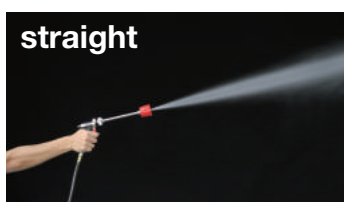

Pistol type spray gun

G1 Current spray gun

Feature

- Spray pattern, amount and distance can be adjusted by the trigger of pistol grip.
- Very long operating life with reinforced stainless steel spray plate, easy for maintenance and replacement.
- More eddy diffusion by the spoiler and better adhesion of the pesticides to the leaf.

Models		G1 Currentspray gun		
Flow rate (L/min)	kg/cm ²	30	40	50
	Wide	4.8	5.5	6.2
	Straight	6.8	7.9	8.8
Spraying distance		8m (straight)		
Length (cm)		33.5		
Weight (g)		492		

Pistol type spray gun

G2 Sharp mouth spray gun

Feature

- Spray pattern, amount and distance can be adjusted by the trigger of pistol grip.
- Easy for maintenance and replacement with this sharp mouth spray nozzle.
- Good and convenient for cleaning application with powerful straight column.