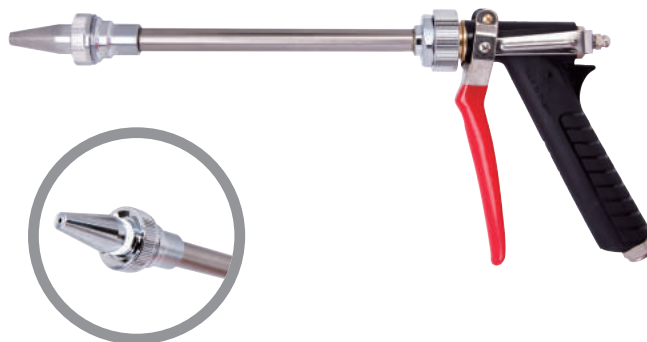

Pistol type spray gun

G1 Current spray gun

Feature

- Spray pattern, amount and distance can be adjusted by the trigger of pistol grip.
- Very long operating life with reinforced stainless steel spray plate, easy for maintenance and replacement.
- More eddy diffusion by the spoiler and better adhesion of the pesticides to the leaf.

Models		G1 Currentspray gun		
Flow rate (L/min)	kg/cm ²	30	40	50
	Wide	4.8	5.5	6.2
	Straight	6.8	7.9	8.8
Spraying distance		8m (straight)		
Length (cm)		33.5		
Weight (g)		492		

Pistol type spray gun

G2 Sharp mouth spray gun

Feature

- Spray pattern, amount and distance can be adjusted by the trigger of pistol grip.
- Easy for maintenance and replacement with this sharp mouth spray nozzle.
- Good and convenient for cleaning application with powerful straight column.